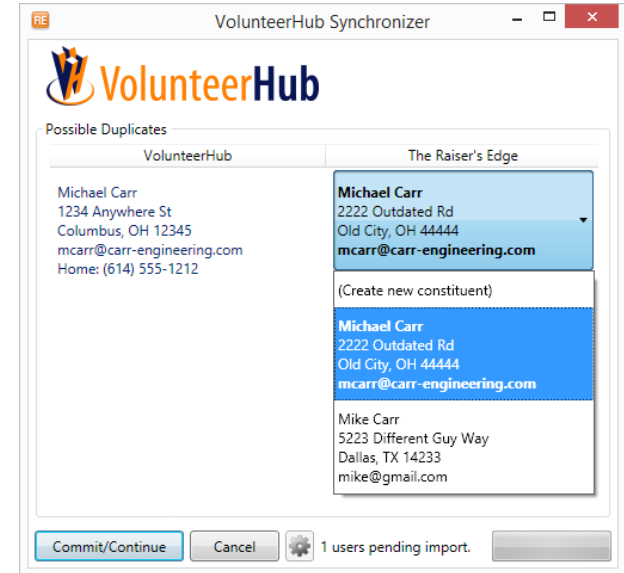

Blackbaud Partnership

- VolunteerHub is an official Blackbaud Technology Partner
- Integration points
 - Blackbaud CRM
 - The Raiser’s Edge, both hosted and on-premises
 - eTapestry
 - Luminate CRM
- Blackbaud customers will benefit from a 360-degree view of constituents

Blackbaud Integrations – Blackbaud CRM

- Automatic background synchronization
 - Transparent to the end-user
 - Occurs every 15 minutes
 - No export/import process
- Scope
 - Contact information
 - Timesheets
 - Organization memberships

Blackbaud Integrations – The Raiser’s Edge

- Synchronization via plugin
- Available for on-premises and hosted
- Real-time deduplication as users are synchronized
- Scope
 - Contact information
 - Timesheets